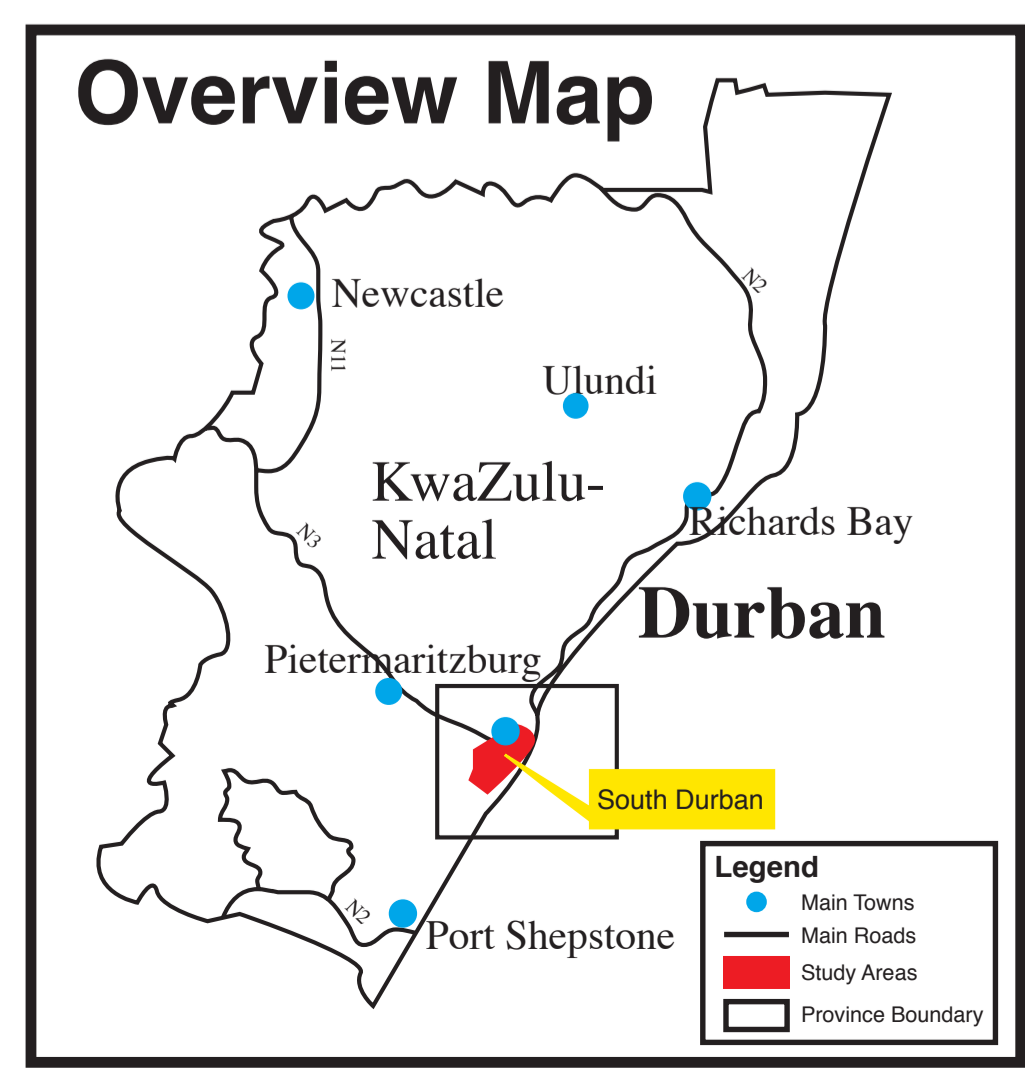

Map of South Durban Basin

Legend

- MPP Multi Point Plan Air Monitoring Stations

Roads

- National Roads
- Main Roads
- Other Roads
- Polluting Industries
- Rivers
- Placenames
- Indian Ocean

The companies shown as 'Polluting Industries' were extracted from the South Durban Emission Inventory, which lists emitters of Sulphur Dioxide and other criteria pollutants.

Funded by DANIDA (Danish Ministry Of Foreign Affairs) as part of the SDCEA Local Action Project

P.O. Box 211150
Bluff, 4056
KwaZulu-Natal
South Africa

Tel: +27 31 461-1991
Fax: +27 31 468-1287
Email: sdcea@san.gov.za