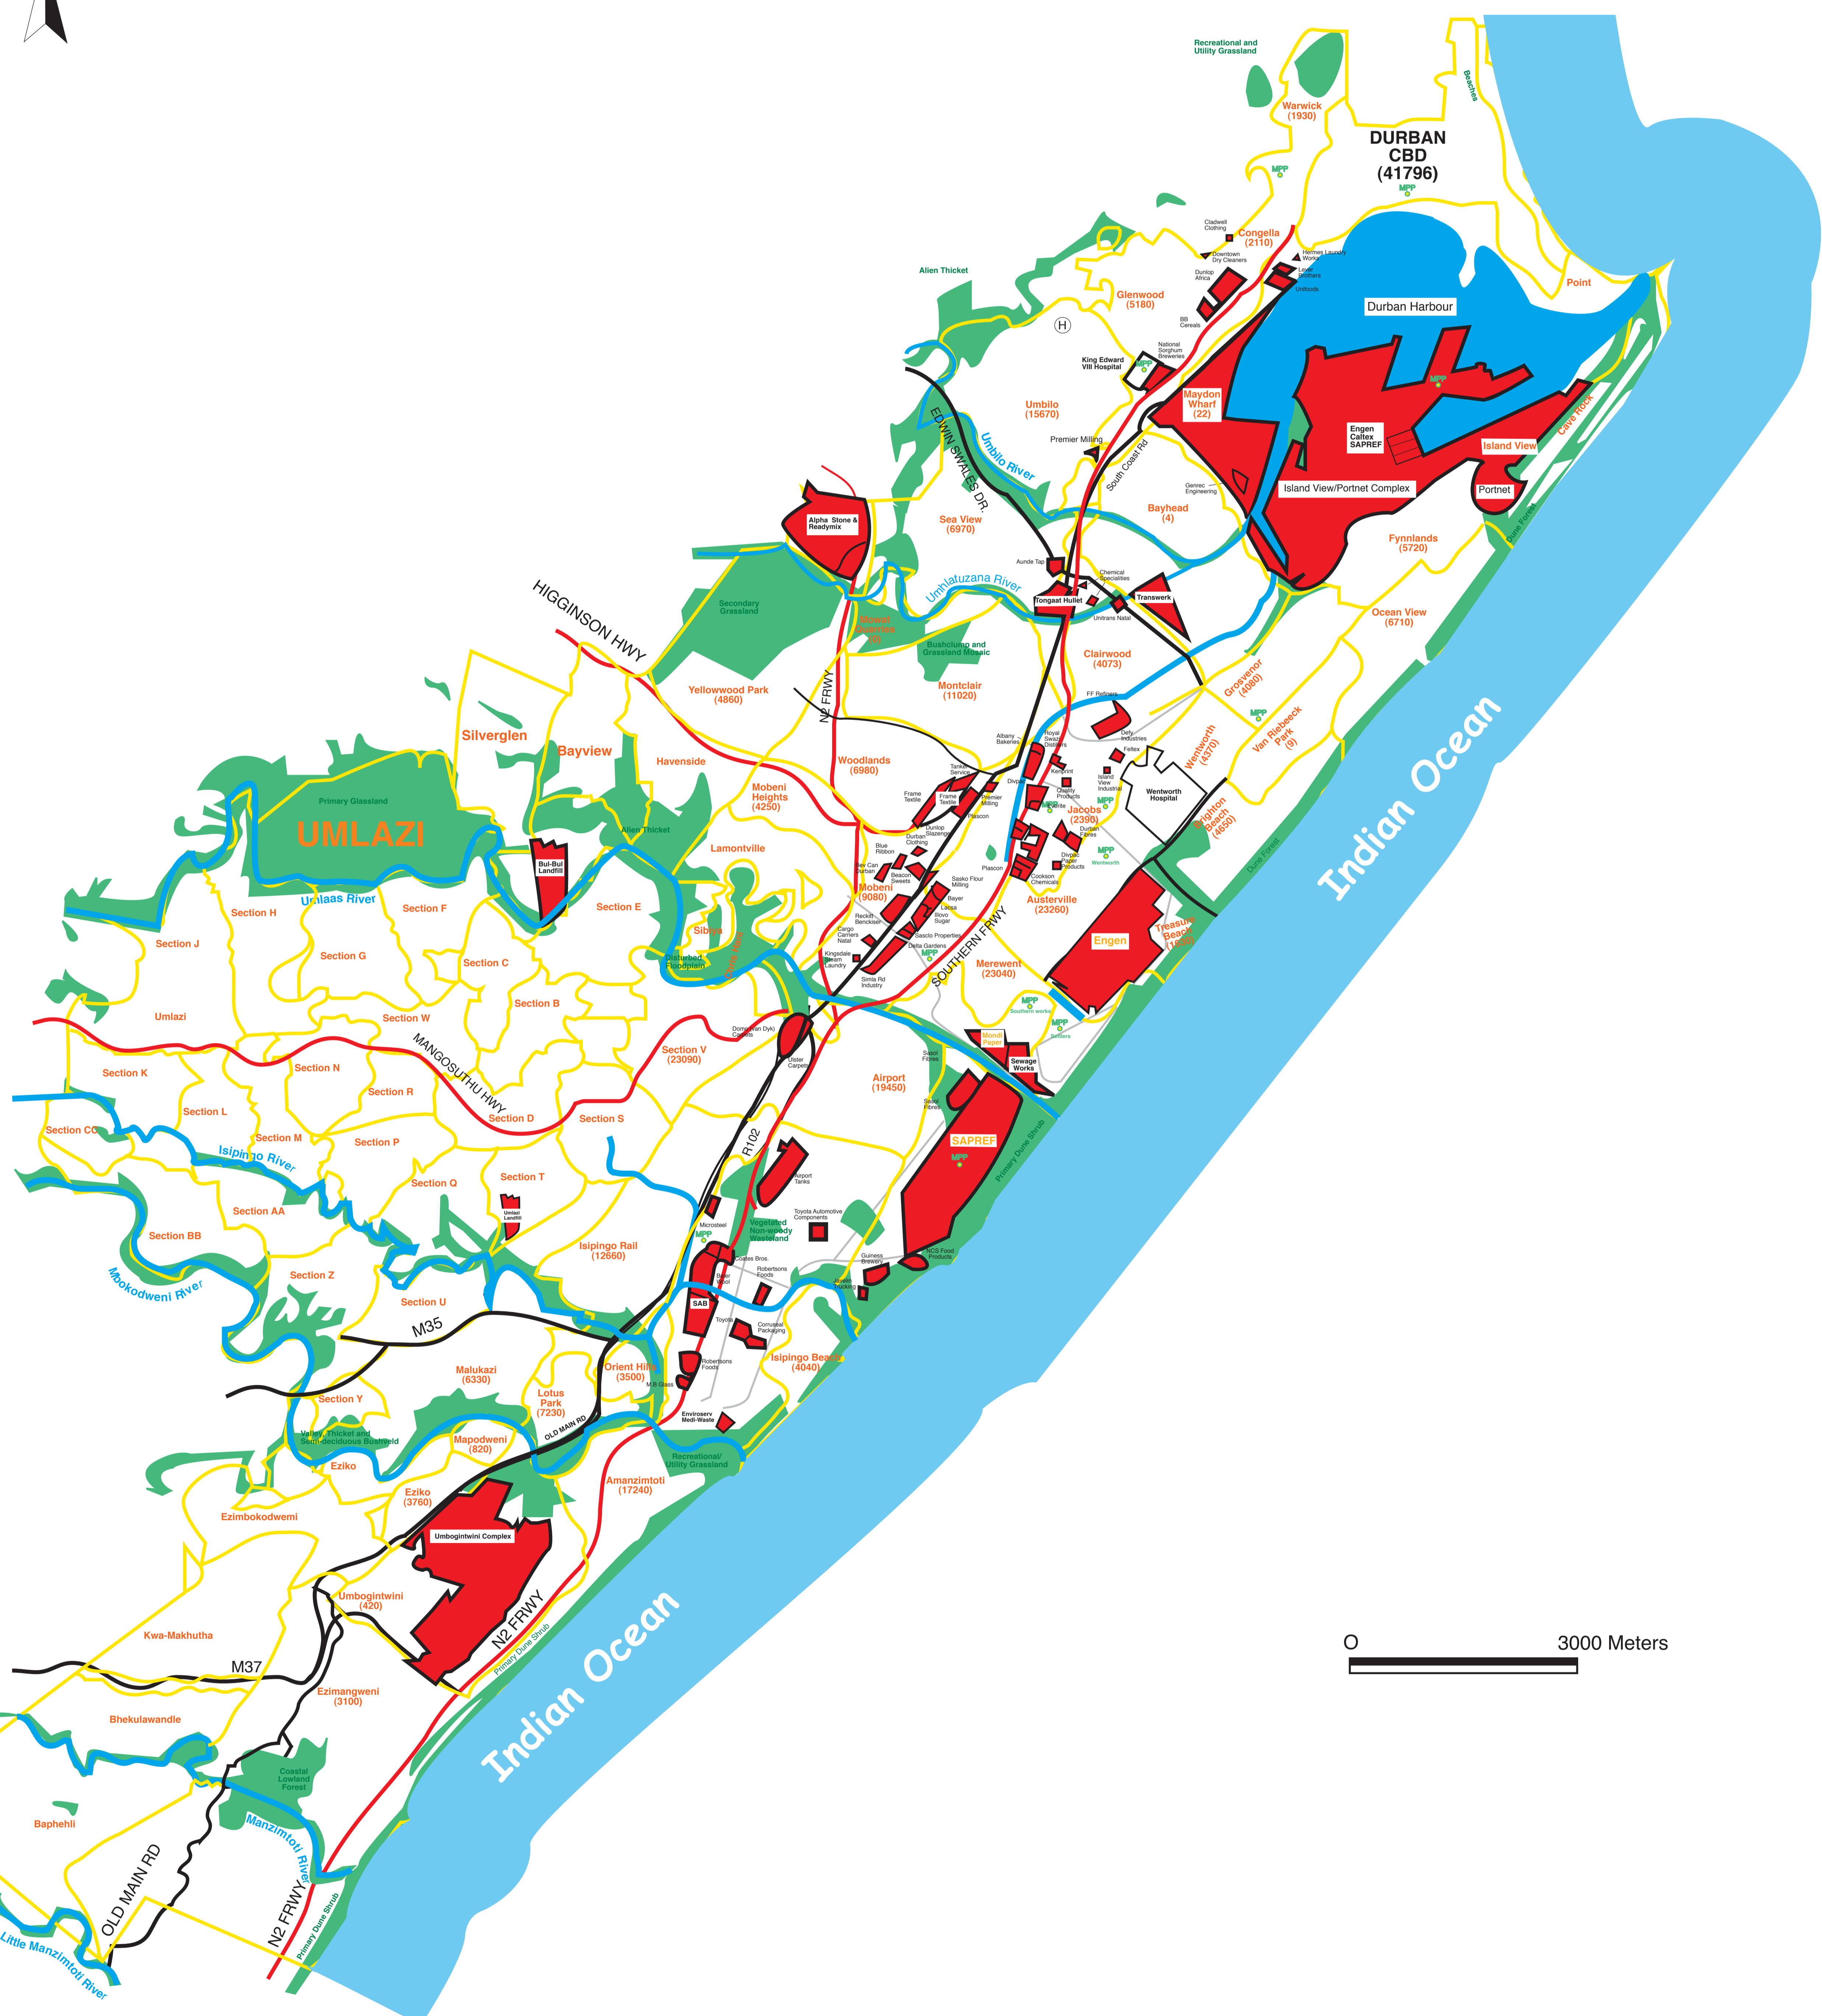

Map of South Durban Basin

Legend

- MPP Multi Point Plan Air Monitoring Stations

Roads

- National Roads
- Main Roads
- Other Roads
- Polluting Industries
- Rivers
- Placenames
- Indian Ocean

The companies shown as 'Polluting Industries' were extracted from the South Durban Emission Inventory, which lists emitters of Sulphur Dioxide and other criteria pollutants.

Funded by DANIDA (Danish Ministry Of Foreign Affairs) as part of the SDCEA Local Action Project

P.O. Box 211150
Bluff, 4056
KwaZulu-Natal
South Africa

Tel: +27 31 461-1991
Fax: +27 31 468-1287
Email: sdcea@san.gov.za